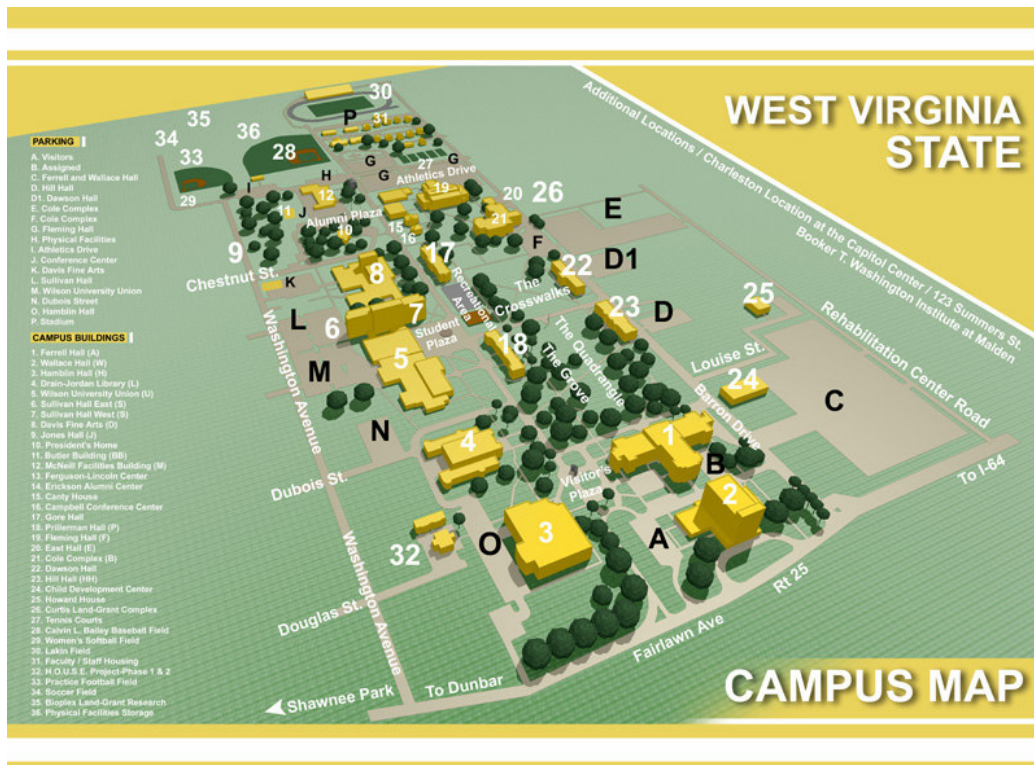

WEST VIRGINIA STATE UNIVERSITY VISITING TEAM INFORMATION

MAPS/DIRECTIONS

Athletic Facilities are numbers **19, 27, 28, 29, and 30**. There is plenty of **parking is G** parking lot.

Directions to Campus

From Charleston: Travel 10 miles West towards Huntington on Interstate 64. Get off of the Interstate at **exit 50 (Institute Exit)**. Turn Left at the stop sign, onto US Highway 25. Visitor parking is adjacent to Wallace Hall, the nine story building visible from the Interstate, and is well marked by signs. Please check in with Public Safety, located on the first floor of Wallace Hall, to obtain a visitor's pass for parking.

From Huntington: Travel 40 miles East towards Charleston on Interstate 64. Get off of the Interstate at exit 50 (Institute Exit). Turn Left at the stop sign, onto US Highway 25. Visitor parking is adjacent to Wallace Hall, the nine story building visible from the Interstate, and is well marked by signs. Please check in with Public Safety, located on the first floor of Wallace Hall, to obtain a visitor's pass for parking.